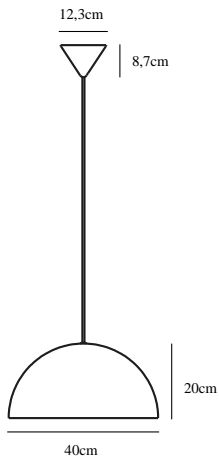

# ELLEN 40 | PENDANTS/SUSPENDED LIGHTING | BLACK

nordlux®

48573003

Voltage (V): 230 Volt  
IP degree if the fixture includes  
two types of IP degree: IP20  
Maximum compatible bulb  
wattage (W): 40W  
Class (Class I, Class II, Class III):  
Class 2 (Double isolated)  
Lampholder type (eg, E27/E14,  
etc): E27  
Dimmerable: Yes with compatible  
bulb

Primary material: Metal  
Secondary material: Plastic  
Color of the cable: Black  
Length of the cable (cm): 200  
Is the cable replaceable: False

Color: Black  
Shade Diameter (cm): 40  
Shade Height (cm): 20  
EAN: 5701581458680  
TUN: 2042327  
Item Number: 48573003  
Pcs Per Master Carton: 2

Sales Box Height (cm): 23.5  
Sales Box Width(cm): 41  
Sales Box Depth (cm): 41  
Sales Box Volume m<sup>3</sup> : 0.0395  
Net weight of the luminaire (kg):  
1.8

• Contemporary and simple style • Contemporary and simple style