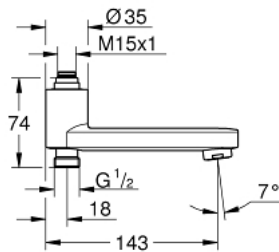

13 450 000 SWIVEL SPOUT WITH BUILT-IN DIVERTER

PRODUKTBESKRIVNING

- switches between shower and bath by turning the spout
- for retrofitting of shower mixers to bath mixers
- matching with:
 - Grohtherm 800 shower thermostats (150 and 160cc)
 - Precision Start shower thermostats (150 and 160cc)
 - Euphoria 260/310 shower systems (160cc), Euphoria 180/210 shower systems (150cc)
 - Tempesta 250 shower systems (160cc), Tempesta 160/210/250 shower systems (150cc)
 - Vitalio Joy 260/310 shower systems (160cc), Vitalion Joy 180/210/260 shower systems (150cc)
 - Vitalio Start 250 shower systems (160cc), Vitalio Start 160/250 shower systems (150cc)