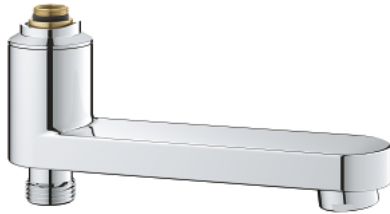

13 450 000 SWIVEL SPOUT WITH BUILT-IN DIVERTER

PRODUKTBESKRIVNING

- switches between shower and bath by turning the spout
- for retrofitting of shower mixers to bath mixers
- matching with:
 - Grohtherm 800 shower thermostats (150 and 160cc)
 - Precision Start shower thermostats (150 and 160cc)
 - Euphoria 260/310 shower systems (160cc), Euphoria 180/210 shower systems (150cc)
 - Tempesta 250 shower systems (160cc), Tempesta 160/210/250 shower systems (150cc)
 - Vitalio Joy 260/310 shower systems (160cc), Vitalion Joy 180/210/260 shower systems (150cc)
 - Vitalio Start 250 shower systems (160cc), Vitalio Start 160/250 shower systems (150cc)