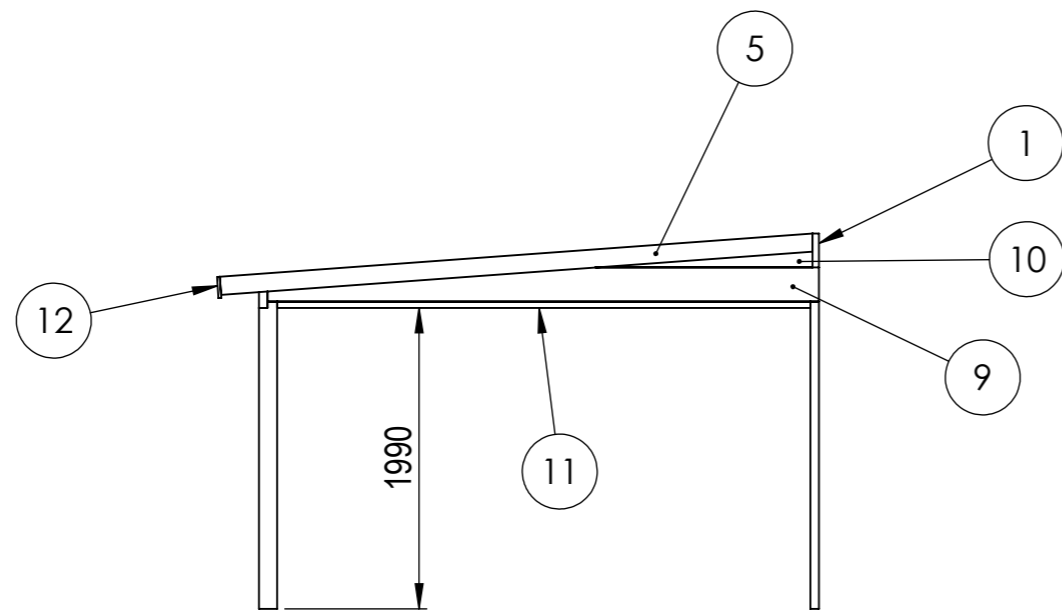

This drawing must not be copied, transmitted or disclosed to any third party.

	Material	
	Offertnr.	Färg
	Ordernr.	Beredare
	Weight	Datum 2022-05-18
A3	Scale 1:50	Description Uterumssats Sommar / Vår Höst 18m2
	Sheet 3/19