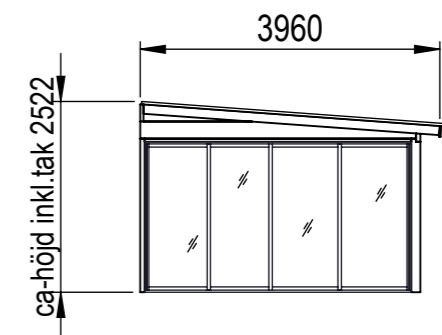

This drawing must not be copied, transmitted or disclosed to any third party.

	Material	
	Offertnr.	Färg
	Ordernr.	Beredare
	Weight	Datum 2022-05-18
A3	Scale 1:100	Description Uterumssats Sommar / Vår Höst 18m2
	Sheet 4/19