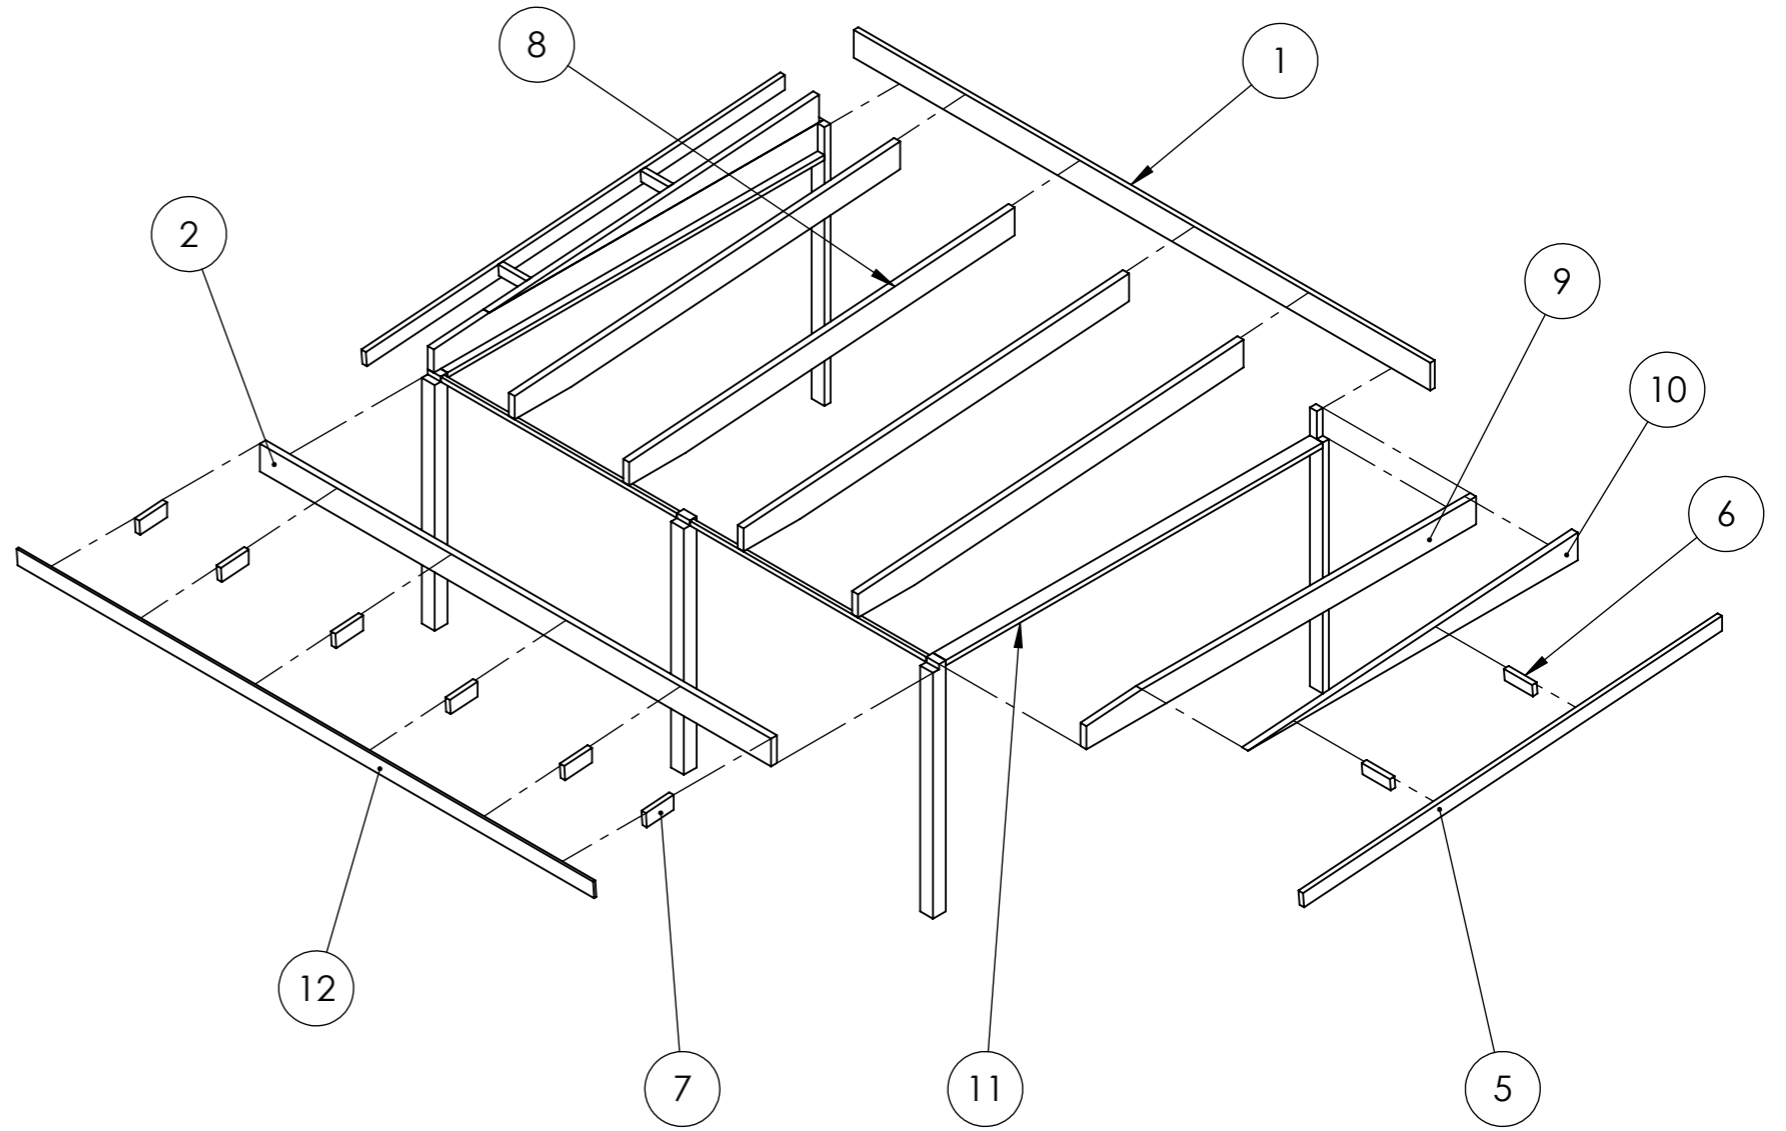

This drawing must not be copied, transmitted or disclosed to any third party.

	Material	
	Offertnr.	Färg
	Ordernr.	Beredare
	Weight	Datum 2022-05-18
A3	Scale 1:50	Description Uterumssats Sommar / Vår Höst 18m2
	Sheet 3/19