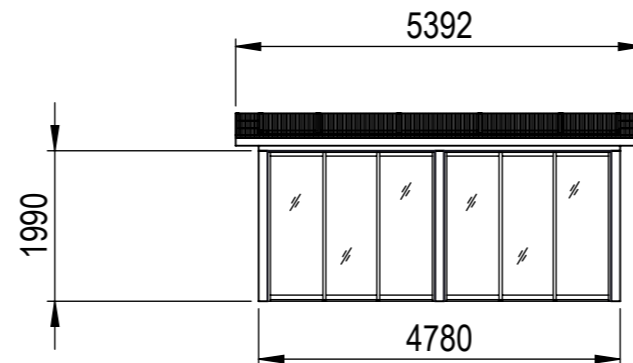

This drawing must not be copied, transmitted or disclosed to any third party.

	Material	
	Offertnr.	Färg
	Ordernr.	Beredare
	Weight	Datum 2022-05-18
A3	Scale 1:100	Description Uterumssats Sommar / Vår Höst 18m2
	Sheet 4/19