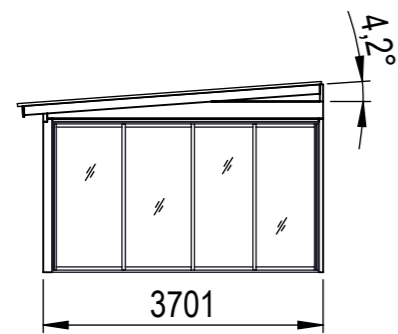

This drawing must not be copied, transmitted or disclosed to any third party.

	Material	
	Offertnr.	Färg
	Ordernr.	Beredare
	Weight	Datum 2022-05-18
A3	Scale 1:100	Description Uterumssats Sommar / Vår Höst 18m2
	Sheet 4/19