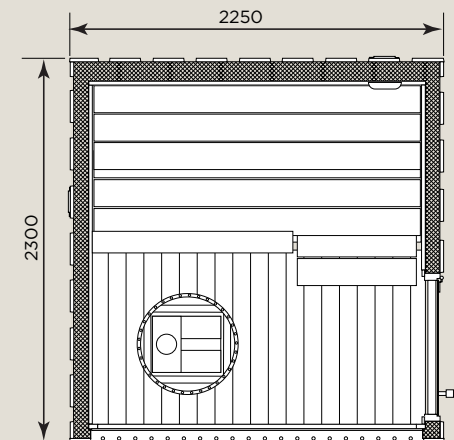

TECHNICAL DETAILS

HARVIA LEGEND SAUNA

Features

- Black painted softwood plywood and waned softwood
- Smoke gray tempered heat glass window
- Smoke gray glass door with magnetic lock. Sauna's door can be locked only when the sauna is not in use. The lock prevents the door from opening in harsh weather and secures that children cannot enter the sauna without the presence of adults.
- Delivered assembled (heater and chimney is installed on site)
- Number of persons: 4 to 6

Dimensions

- Depth 2300 x width 2250 x height 2550 mm
- Internal volume: 8,6 m³
- Window height 1840 x width 1950 mm
- Sauna weight 1100 kg (excl. heater & stones)

Interior surface material

- Softwood plywood and waned softwood

Outside materials

- Softwood plywood and waned softwood
- Ceiling beams 45 x 95 mm
- Wall thickness on sidewalls 122 mm & on back wall 137 mm
- Insulation 30 mm Segmented Polyether Polyurethane (SPU)
- Roof material: tin, thickness 187 mm
- Window material: Double-glazed glass (8 mm + 6 mm tempered glass), space between glasses 8 mm filled with Argon gas. The thickness of the element is 22 mm.

4-6 PERSONS