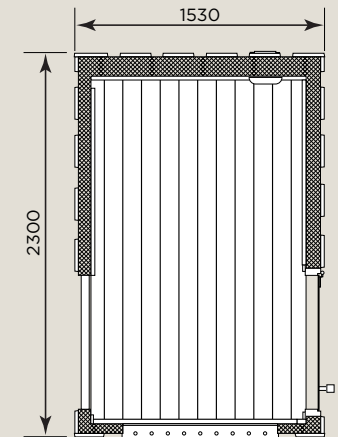

TECHNICAL DETAILS

Easy-to-install
to the
**LEGEND
SAUNA**

SHL3498

HARVIA LEGEND DRESSING ROOM

Features

- Black painted softwood plywood and waned softwood
- Smoke gray tempered heat glass window
- Harvia Legend glass door. Dressing room door can be locked only when the sauna is not in use. The lock prevents the door from opening in harsh weather and secures that children cannot enter the sauna without the presence of adults.
- Delivered assembled
- Easy-to-install to the Legend sauna
- Includes hanger with LED-lights and 1250 mm wide bench
- The roof of the sauna and dressing room is connected to be waterproof with U-shaped roof tin strip.

Dimensions

- Depth 1530 x width 2300 x height 2550 mm
- Window height 400 x width 900 mm
- Dressing room weight 800 kg

Interior surface material

- Softwood plywood and waned softwood

Outside materials

- Softwood plywood and waned softwood
- Ceiling beams 45 x 95 mm
- Insulation 30 mm Segmented Polyether Polyurethane (SPU)
- Roof material tin, thickness 187 mm
- Window material: Double-glazed glass (8 mm + 6 mm tempered glass), space between glasses 8 mm filled with Argon gas. The thickness of the element is 22 mm.

Includes hanger with
LED-lights