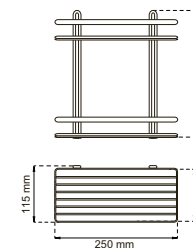

Art.nr 30041, 30043 Duschborg Lunaria

Made in Sweden