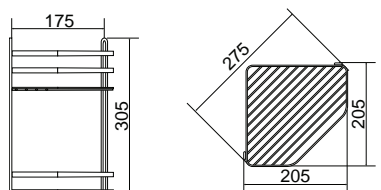

Art.nr 30035, 30038 Hörnduschkorg Lantana

Made in Sweden