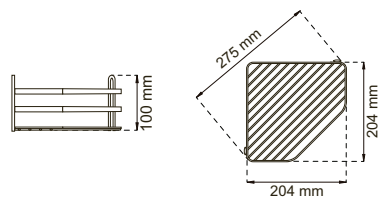

DUSCHKORGAR – TEKNISK INFORMATION

Art.nr 30034, 30037 Hörnduschkorg Lantana

Made in Sweden