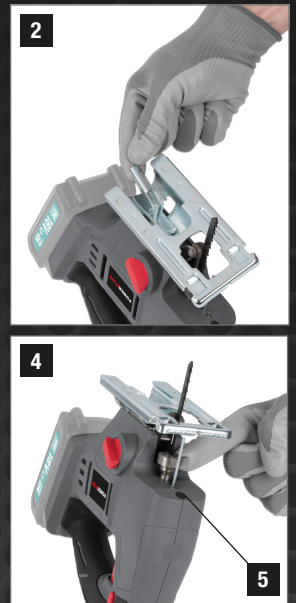

**POWERPLUS**

**ONE  
FITS ALL**

**18V LITHIUM-ION  
BATTERY SERIES**

**ONE BATTERY FITS ALL  
EB-RANGE 18V POWER  
AND GARDEN TOOLS**

**BATTERY AND CHARGER  
ARE NOT INCLUDED**

**QUICK ADJUSTABLE BASE**

**QUICK BLADE CHANGE**

**4 PENDULAR POSITIONS**

**LED WORKLIGHT**

**1x BLADE FOR WOOD**

**POWEB2530**

**JIGSAW**

**18V**

DECOUPEERZAAG  
SCIE SAUTEUSE  
STICHSÄGE  
SIERRA DE CALAR

**IMPORTANT FEATURES**

**18V**

**2500  
min<sup>-1</sup>**

**WOOD  
BLADE  
INCLUDED**

**2  
YEAR  
WARRANTY**

- 1. UNLOCK BUTTON**  
ONTGRENDELKNOP // BOUTON DE DÉVERROUILLAGE  
ENTRIEGELUNGSKNOPF // BOTÓN DE DESBLOQUEO
- 2. ADJUSTABLE BASE**  
VERSTELBARE ZAAGSCHOEN // SABOT DE SCIAGE RÉGLABLE  
VERSTELLBARER SÄGESCHUH // PLACA BASE REGULABLE
- 3. PENDULUM SWITCH**  
PENDELSCHAKELAAR // COMMUTEUR DE PENDULE  
PENDELHUB-SCHALTER // INTERRUPTOR DE PÉNDULO
- 4. QUICK-RELEASE BLADE CLAMP**  
SNELSPANZAAGKLEM  
SERRE-LAME À DÉGAGEMENT RAPIDE  
SCHNELLFREIGABE-BLATTKLEMME  
BRIDA DE LIBERACIÓN RÁPIDA DE LA HOJA
- 5. LED WORKLIGHT**  
LEDWERKLICHTJE // LAMPE DE TRAVAIL LED  
LED ARBEITSLEUCHTE // LUZ DE TRABAJO CON DIODOS ELECTROLUMINISCENTES

Choose between two 18V battery models with a different capacity: 1.5Ah or 3.0Ah for a longer runtime.

**AVAILABLE  
JANUARY 2018**

**JIGSAW - POWEB2530**

The 18V jigsaw POWEB2530 with 4 pendulum positions guarantees an accurate sawing performance. The pendulum action lets you saw faster and in harder materials. The adjustable base allows the blade to tilt up to 45°, so you can also make precise angled cuts. A led worklight clearly illuminates the cut line.